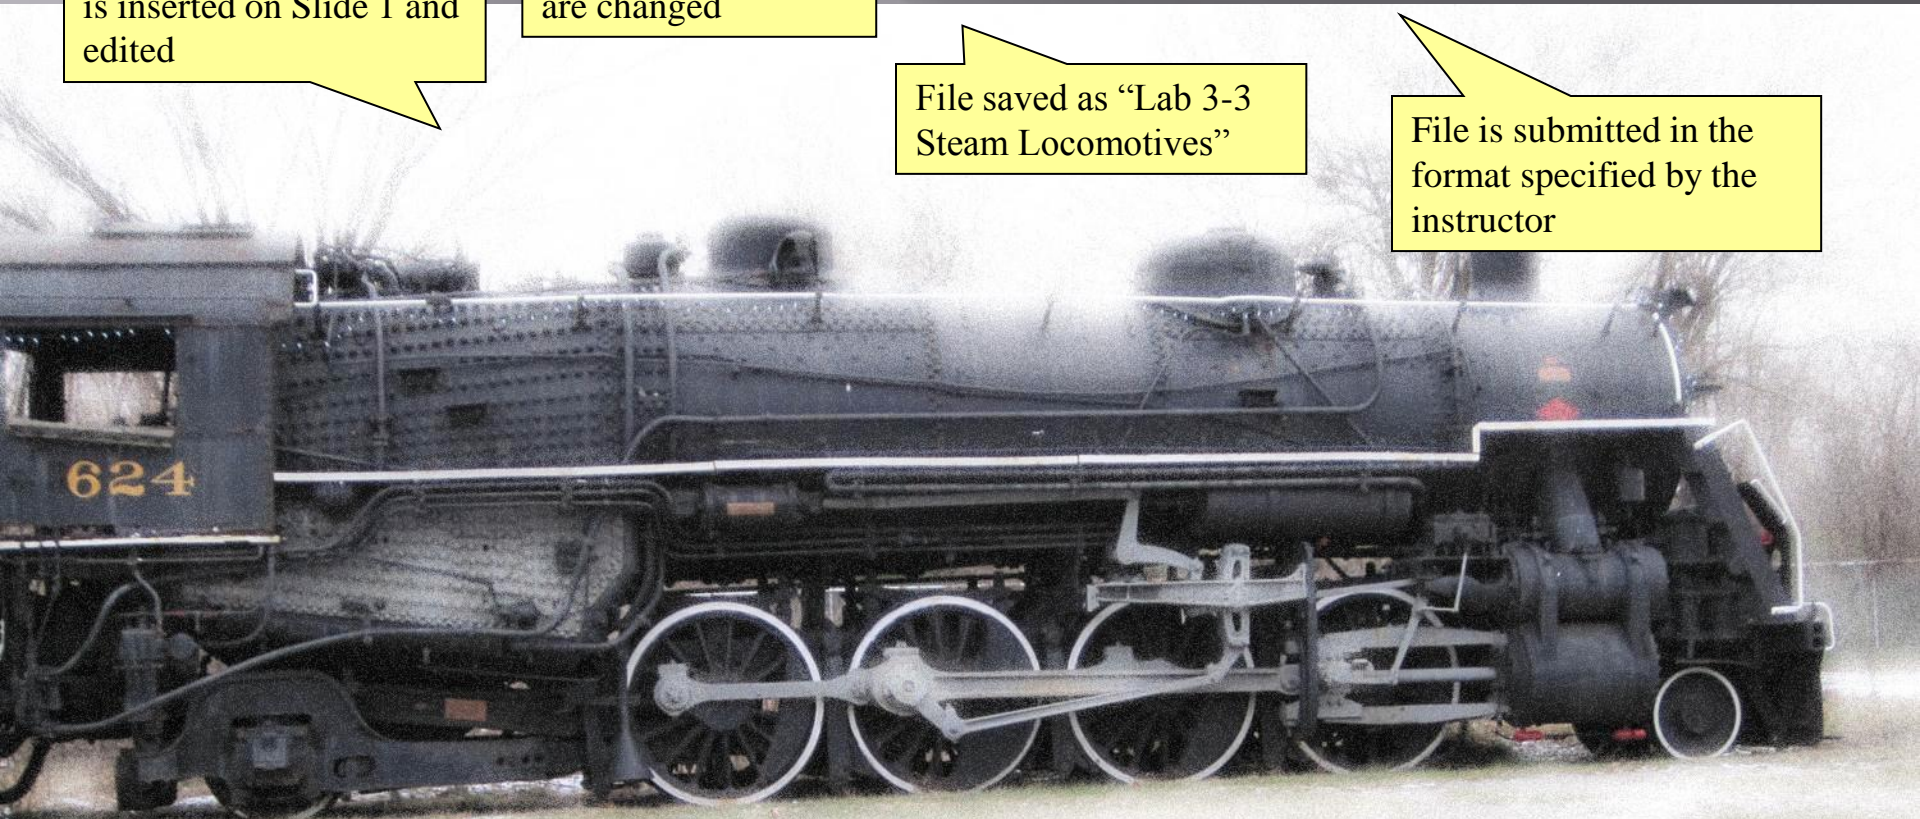

The subtitle text is deleted from Slide 1 and the title text is centered

The Train Whistle By audio clip is inserted on Slide 1 and its options are set

Steam Locomotives

The Steamer 624 picture is inserted on Slide 1 and edited

Document properties are changed

File saved as “Lab 3-3 Steam Locomotives”

File is submitted in the format specified by the instructor

The Locomotive picture is inserted on Slide 2, resized, and recolored

The Steam Locomotive video clip is inserted on Slide 2, resized, and trimmed

The Steam Locomotive video clip on Slide 2 has a video style applied and the border color is changed

The Red Locomotive video clip is inserted on Slide 3 and resized