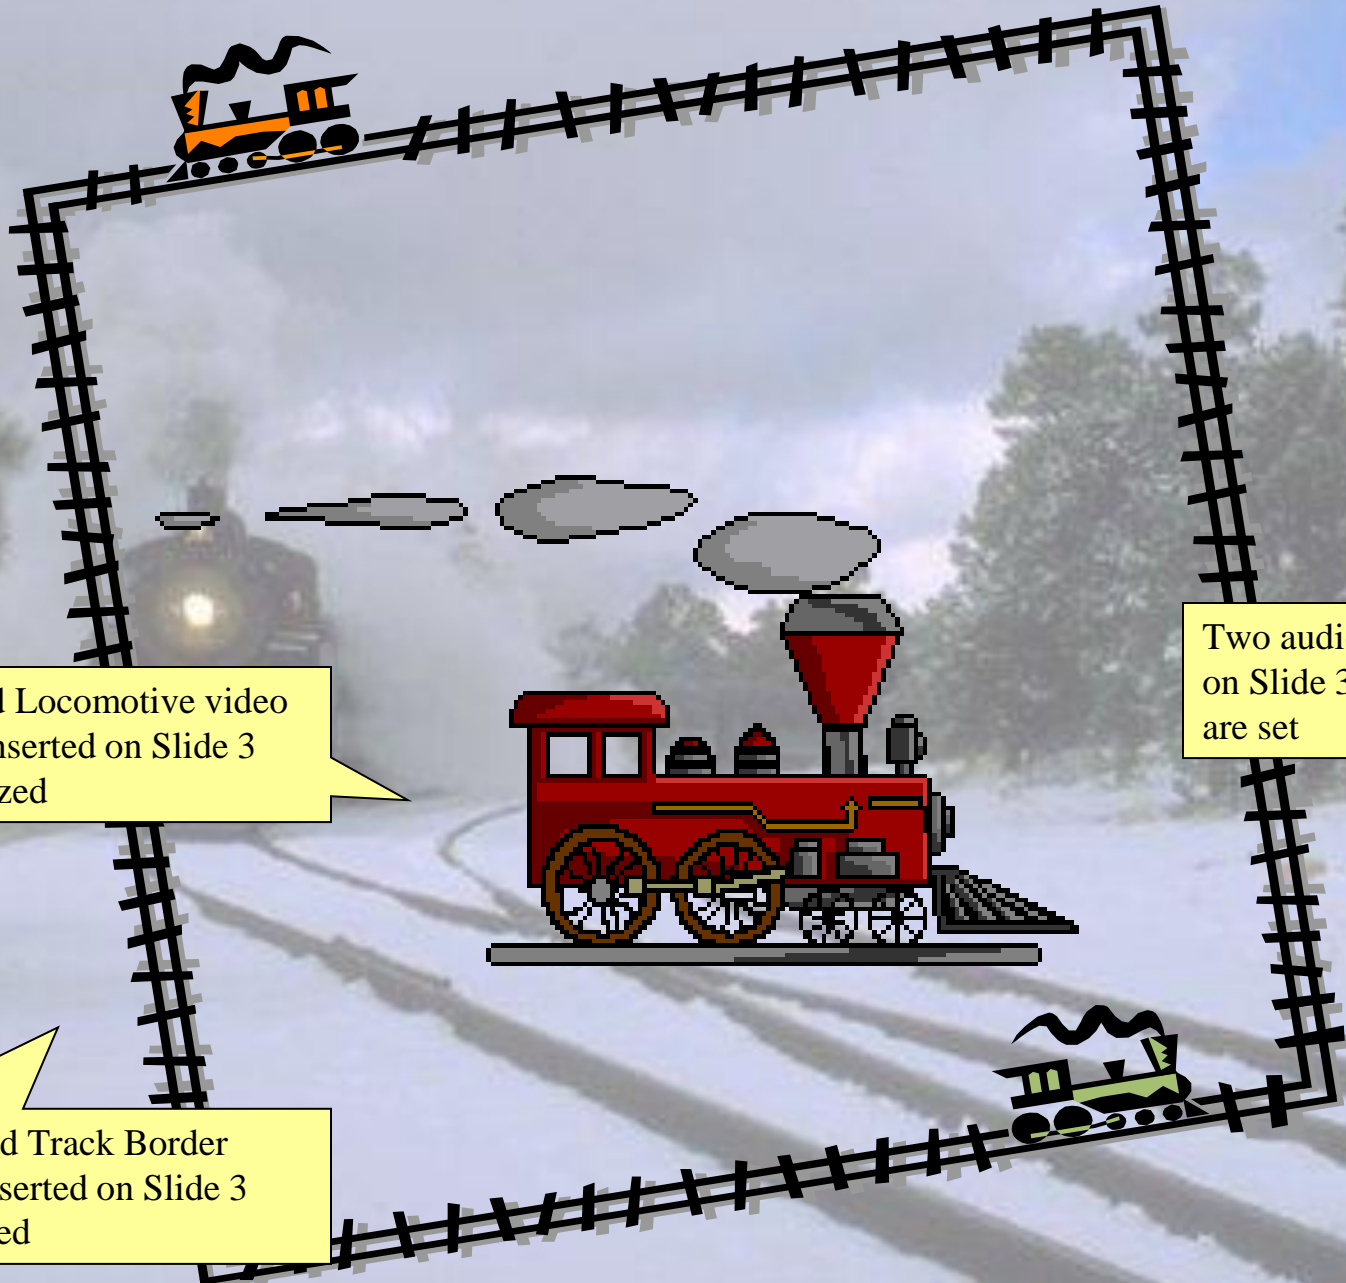

The subtitle text is deleted from Slide 1 and the title text is centered

The Train Whistle By audio clip is inserted on Slide 1 and its options are set

Steam Locomotives

The Steamer 624 picture is inserted on Slide 1 and edited

Document properties are changed

File saved as “Lab 3-3 Steam Locomotives”

File is submitted in the format specified by the instructor

The Locomotive picture is inserted on Slide 2, resized, and recolored

The Steam Locomotive video clip is inserted on Slide 2, resized, and trimmed

The Steam Locomotive video clip on Slide 2 has a video style applied and the border color is changed

The Red Locomotive video clip is inserted on Slide 3 and resized

Two audio clips are inserted on Slide 3 and their options are set

The Railroad Track Border picture is inserted on Slide 3 and formatted